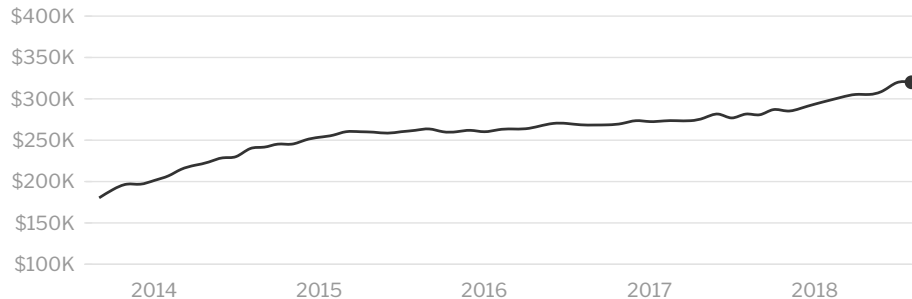

### Redfin Estimate for 624 N Grove St

[Edit Home Facts](#) to improve accuracy.

[Create an Owner Estimate](#)

**\$320,314**

+\$104K since sold in 2005

Track This Estimate

1 year 5 years

Estimate based on these recent sales. ⓘ