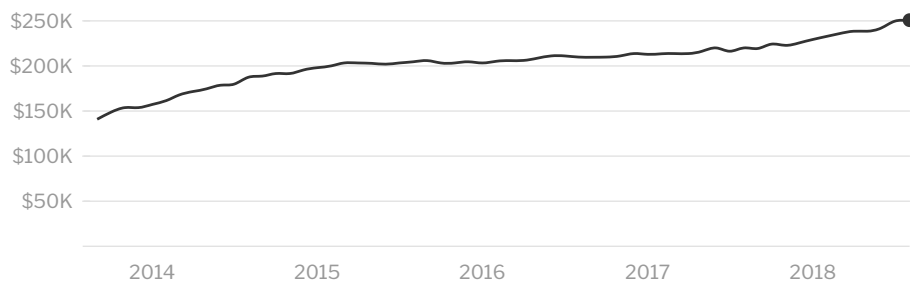

Talk to Khari About Selling

< 1 of 3 Partner Agents in this area >

Redfin Estimate for 622 N Grove St

[Edit Home Facts](#) to improve accuracy.

[Create an Owner Estimate](#)

\$250,250

+\$80K since sold in 2005

Track This Estimate

1 year 5 years

Estimate based on these recent sales. ⓘ

SOLD 8/03/18

SOLD 6/06/18

\$320,000
922 E Brockton Ave
Redlands, CA 92374

2 1 936
Beds Baths Sq. Ft.

\$350,000
1317 Clock Ave
Redlands, CA 92374